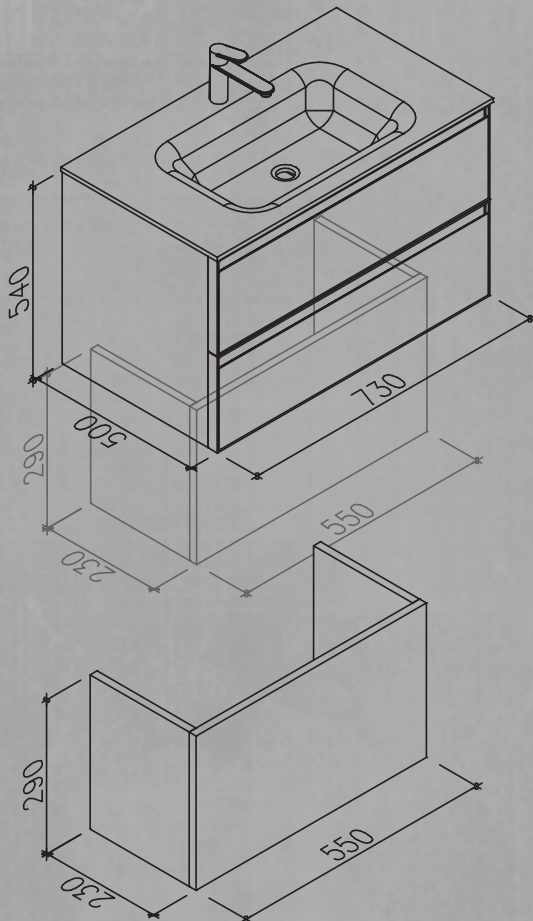

KICKBOARD

KB750-Walnut

* Stock Line - American Walnut - Kickboard Assembly Required

FEATURES

- Bevel-Grip Finger Pull Handles
- Premium Soft-Close Drawers
- Internal Cosmetic Drawer

FINISH

- Satin Finish Composite Top
- Tempered Glass Drawer Fronts
- Textured Woodgrain Finish
- Stock Line V-008 Walnut
- Vast Array of Veneer Finishes available by Indent Order
- Graphite Interior