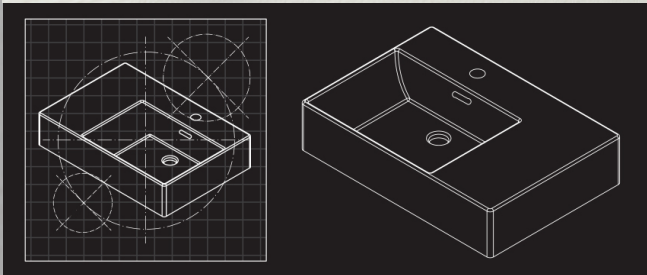

BENELLI BATHROOM

CERAMIC BASINS

TECHNICALS

BEN-RENO-LH & BEN-RENO-RH

(WALL HUNG WASHBASINS)

Featured above with Benelli "Freedom Care" BEN-38115-AL Mixers

* Freedom Care Tap Mixer and Accessories are not included. Additional Tap Holes upon request.