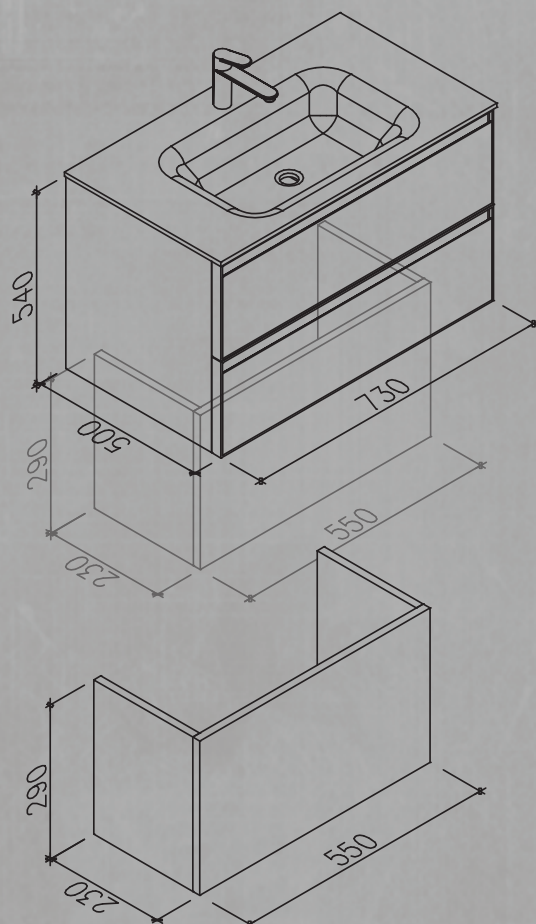

## KICKBOARD

KB750-Walnut

\* Stock Line - American Walnut - Kickboard Assembly Required

## FEATURES

- Bevel-Grip Finger Pull Handles
- Premium Soft-Close Drawers
- Internal Cosmetic Drawer

## FINISH

- Satin Finish Composite Top
- Aluminium U-Cut Frame Drawers
- Textured Woodgrain Finish
- Stock Line V-008 Walnut
- Vast Array of Veneer Finishes available by Indent Order
- Graphite Interior