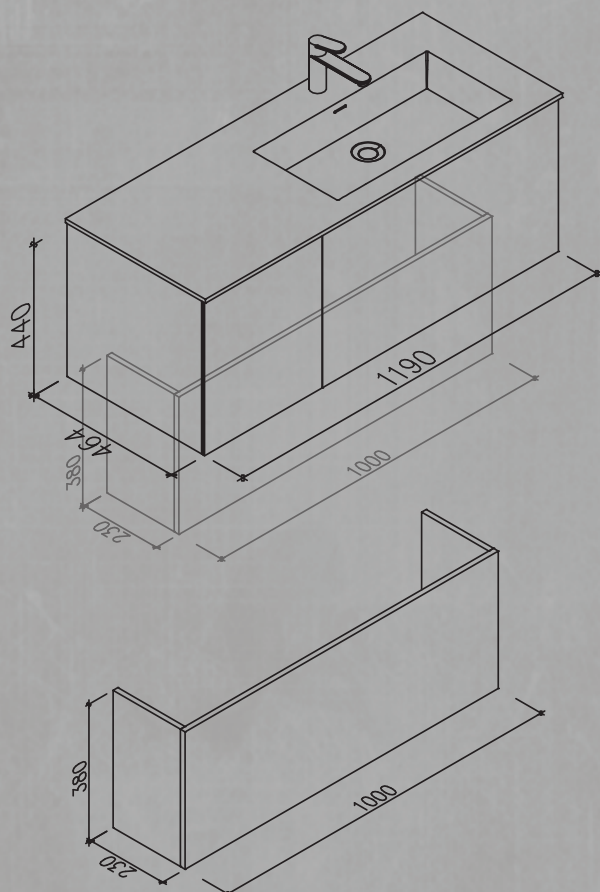

KICKBOARD KB1200-OAK

* Stock Line - Ruskin Oak - Kickboard Assembly Required

FEATURES

- Bevel-Grip Finger Pull Handles
- Premium Soft-Close Drawers
- Internal Cosmetic Drawer

FINISH

- Matt Finish Solid Surface Top
- Right Hand Bowl Configuration
- Textured Woodgrain Finish
- Stock Line V-014 Oak
- Vast Array of Veneer Finishes available by Indent Order
- Graphite Interior