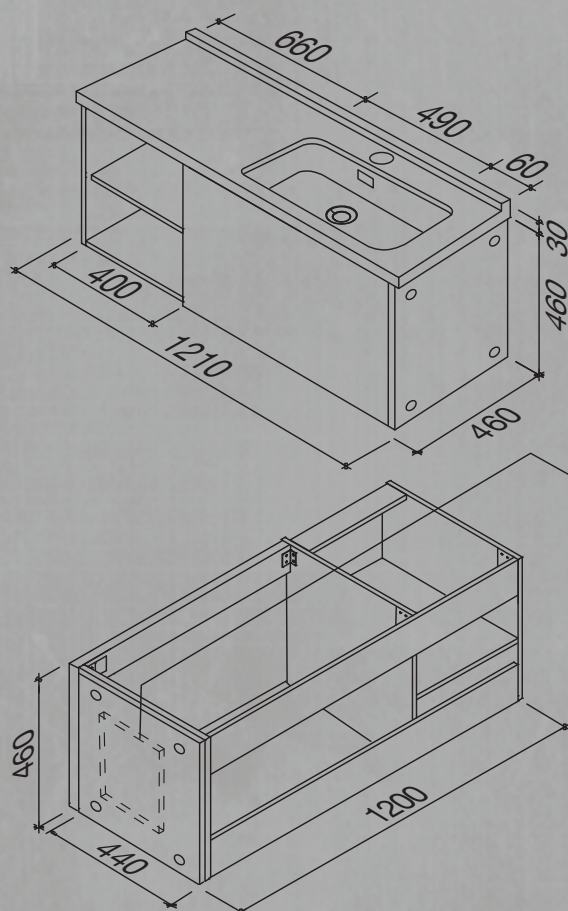

TECHNICALS

BEN-RB-1012-1011-120RH/68 * ● BEN-RB-1012-1011-120RH/69 **

* Sonoma Oak

** Grey Sonoma Oak

Featured with Benelli Freedom Robust Progressive Mixer (BEN-38812)
Sold separately. Plug and waste not included.

FEATURES

- Right Hand Bowl configuration
- Special Disability Accommodation (S.D.A)
- Tamper Proof Construction
- Fixed Side Shelf
- Fixed Cabinet Cover Panel
- Concealed Side Opening for ease of Plumbing Installation
- Available with Left Hand Bowl configuration