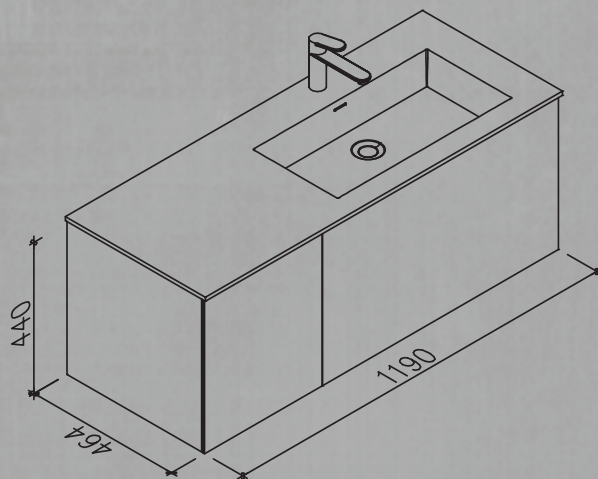

## FEATURES

- Bevel-Grip Finger Pull Handles
- Premium Soft-Close Drawers
- Internal Cosmetic Drawer
- Optional Kickboard available