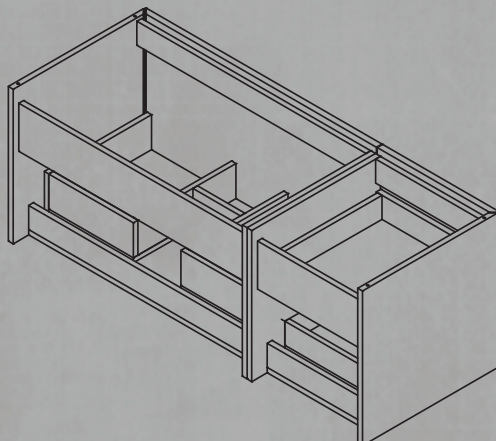

## TECHNICALS

Blanche 1200

\* Stock Line - Ruskin Oak

## FEATURES

- Bevel-Grip Finger Pull Handles
- Premium Soft-Close Drawers
- Internal Cosmetic Drawer
- Optional Kickboard available