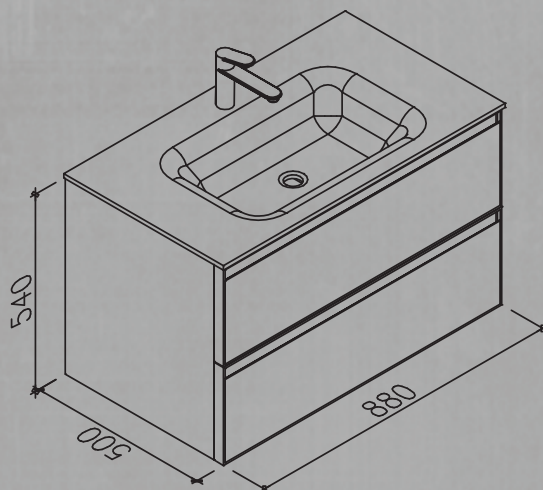

TECHNICALS

Boffi 900

* Stock Line - American Walnut

FEATURES

- Bevel-Grip Finger Pull Handles
- Premium Soft-Close Drawers
- Internal Cosmetic Drawer
- Optional Kickboard available

FINISH

- Satin Finish Composite Top
- Aluminium U-Cut Frame Drawers
- Textured Woodgrain Finish
- Stock Line V-008 Walnut
- Vast Array of Veneer Finishes available by Indent Order
- Graphite Interior