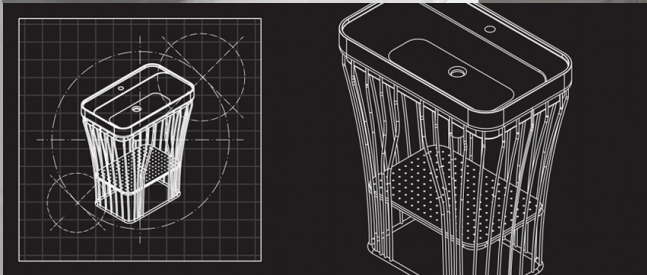

BENELLI BATHROOM

FIDELIO BASIN

TECHNICALS

BEN-NP12623K (Stand)
with BEN-NC2285W-1 (Basin)

* Tap and Accessories are not included. Additional Tap Holes upon request.

STAND

Modern Floor Standing Cabinet
725mm x 810mm x 440mm
Black Steel Frame with Lower Shelf

BASIN*

Hard Wearing Vitreous China
750mm x 460mm x 130mm
Overflow Optional Extra
Single Tap Hole Standard

NOTE

Faucet and Drainage Not Included
Plug and Waste Not Included