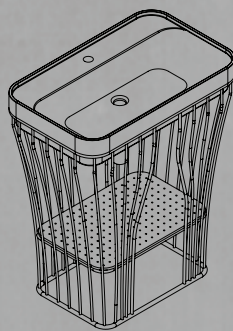

BENELLI BATHROOM

FIDELIO BASIN

TECHNICALS

BEN-NP12623K (Stand)
with BEN-NC2285W-1 (Basin)

* Tap and Accessories are not included. Additional Tap Holes upon request.

STAND

Modern Floor Standing Cabinet
725mm x 810mm x 440mm
Black Steel Frame with Lower Shelf

BASIN*

Hard Wearing Vitreous China
750mm x 460mm x 130mm
Overflow Optional Extra
Single Tap Hole Standard

NOTE

Faucet and Drainage Not Included
Plug and Waste Not Included