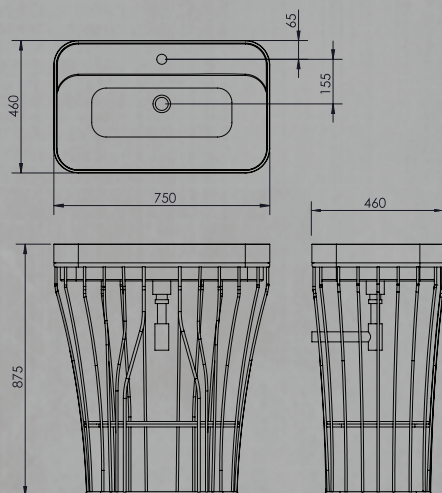

BENELLI BATHROOM

FIDELIO BASIN

TECHNICALS

BEN-NP12623K (Stand)
with BEN-NC2285W-1 (Basin)

* Tap and Accessories are not included. Additional Tap Holes upon request.

STAND

Modern Floor Standing Cabinet
725mm x 810mm x 440mm
Black Steel Frame with Lower Shelf

BASIN*

Hard Wearing Vitreous China
750mm x 460mm x 130mm
Overflow Optional Extra
Single Tap Hole Standard

NOTE

Faucet and Drainage Not Included
Plug and Waste Not Included