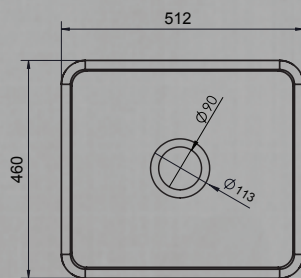

BENELLI SINKS

PESARO BUTLER

TECHNICALS

BEN-921

FEATURES

- Gloss White - Vitreous China
- 29 Litres Capacity
- Suitable for use with Food Disposer
- 90x50mm Basket Waste included

FINISH

Gloss White Exterior & Interior