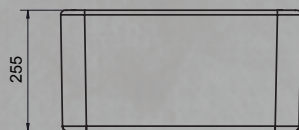

BENELLI SINKS

PESARO BUTLER

TECHNICALS

BEN-921

FEATURES

- Gloss White - Vitreous China
- 29 Litres Capacity
- Suitable for use with Food Disposer
- 90x50mm Basket Waste included

FINISH

Gloss White Exterior & Interior