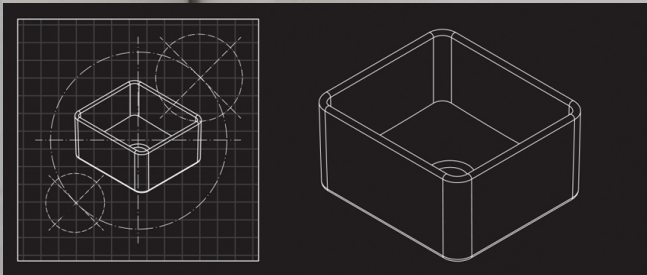

BENELLI SINKS

PESARO BUTLER

TECHNICALS

BEN-921

FEATURES

- Gloss White - Vitreous China
- 29 Litres Capacity
- Suitable for use with Food Disposer
- 90x50mm Basket Waste included

FINISH

Gloss White Exterior & Interior