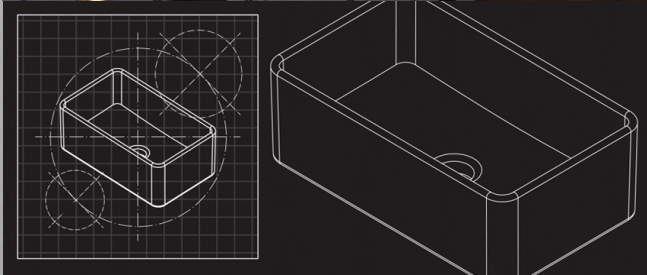

BENELLI SINKS

PESARO BUTLER

TECHNICALS

BEN-923

FEATURES

- Gloss White - Vitreous China
- 48 Litres Capacity
- Suitable for use with Food Disposer
- 90x50mm Basket Waste included

FINISH

Gloss White Exterior & Interior

MOUNTING

- Butler (Front showing only)
- Countertop (Glazed on all 4 sides)
- Under Counter (Framework required)

Note: We always recommend the cabinet maker and stone provider has the actual sink with them to measure before making cabinetry or cutting stone. Use of Epoxies on Benelli Pesaro Butler Sinks will void manufacturer's warranty. If installing stone over the sink, ensure stone and sink are supported independently of each other.