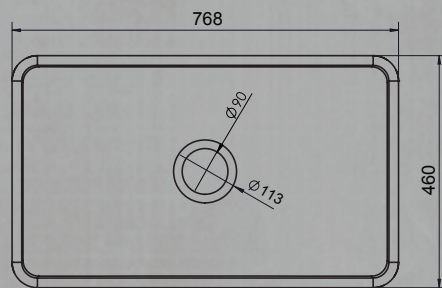

BENELLI SINKS

PESARO BUTLER

TECHNICALS

BEN-923

FEATURES

- Gloss White - Vitreous China
- 48 Litres Capacity
- Suitable for use with Food Disposer
- 90x50mm Basket Waste included

FINISH

Gloss White Exterior & Interior