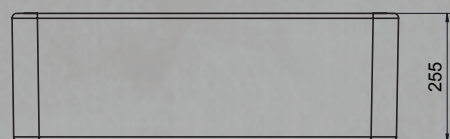

BENELLI SINKS

PESARO BUTLER

TECHNICALS

BEN-923

FEATURES

- Gloss White - Vitreous China
- 48 Litres Capacity
- Suitable for use with Food Disposer
- 90x50mm Basket Waste included

FINISH

Gloss White Exterior & Interior