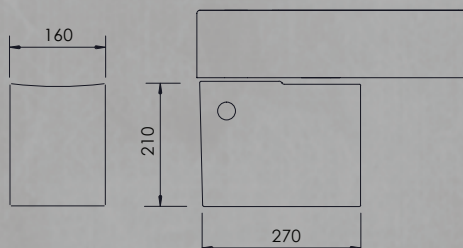

BASIN SHROUD (BEN-ZELDA-SHOUD)

Available to BEN-ZELDA - Sold Separately

BASIN*

Hard Wearing Vitreous China
Complete with Mounting Kit
Single Tap Hole Standard
Basin Shroud - Sold Separately

NOTE

Faucet and Drainage Not Included
Plug and Waste Not Included
Over Flow Supplied Standard