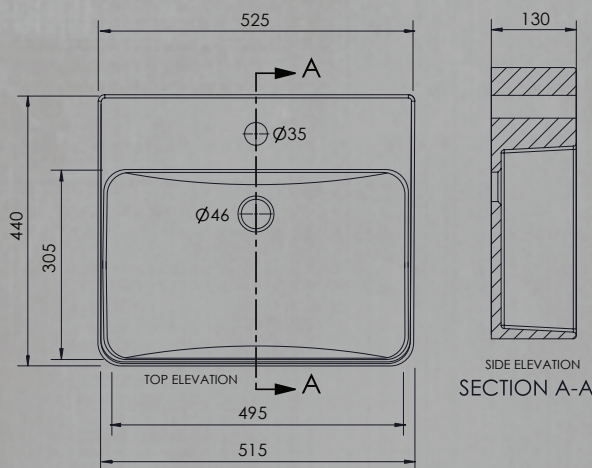

BASIN SHROUD (BEN-ZELDA-SHOUD)

Available to BEN-ZELDA - Sold Separately

BASIN*

Hard Wearing Vitreous China
Complete with Mounting Kit
Single Tap Hole Standard
Basin Shroud - Sold Separately

NOTE

Faucet and Drainage Not Included
Plug and Waste Not Included
Over Flow Supplied Standard