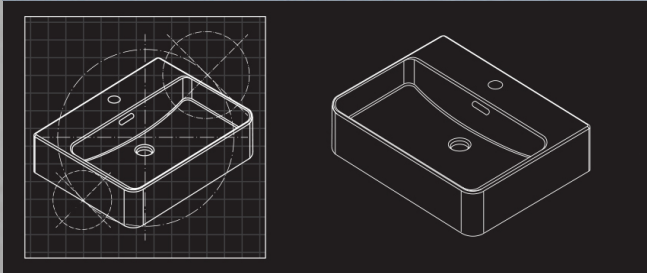

BENELLI CARE

CERAMIC BASINS

TECHNICALS

BEN-ZELDA

(WALL HUNG WASHBASIN)

Featured above with Benelli "Freedom Care" BEN-38115-AL Mixer

* Freedom Care Tap Mixer and Accessories are not included. Additional Tap Holes upon request.

BASIN SHROUD (BEN-ZELDA-SHOUD)

Available to BEN-ZELDA - Sold Separately

BASIN*

Hard Wearing Vitreous China
Complete with Mounting Kit
Single Tap Hole Standard
Basin Shroud - Sold Separately

NOTE

Faucet and Drainage Not Included
Plug and Waste Not Included
Over Flow Supplied Standard