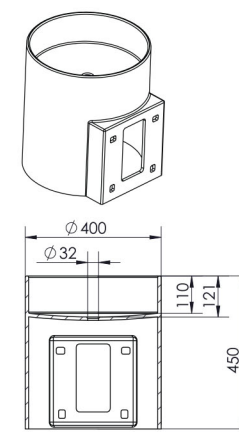

Mounting

- Wall Mounted Basin with Brackets included

BEN-SOP-400	Overall Dimensions 400mm (w) x 430mm (d) x 450mm (h)	\$ 975.00
BEN-PUR-005MW	Solid Surface Matching Pop-Up Waste	\$ 85.00

Prices exclude GST (10% if applicable).