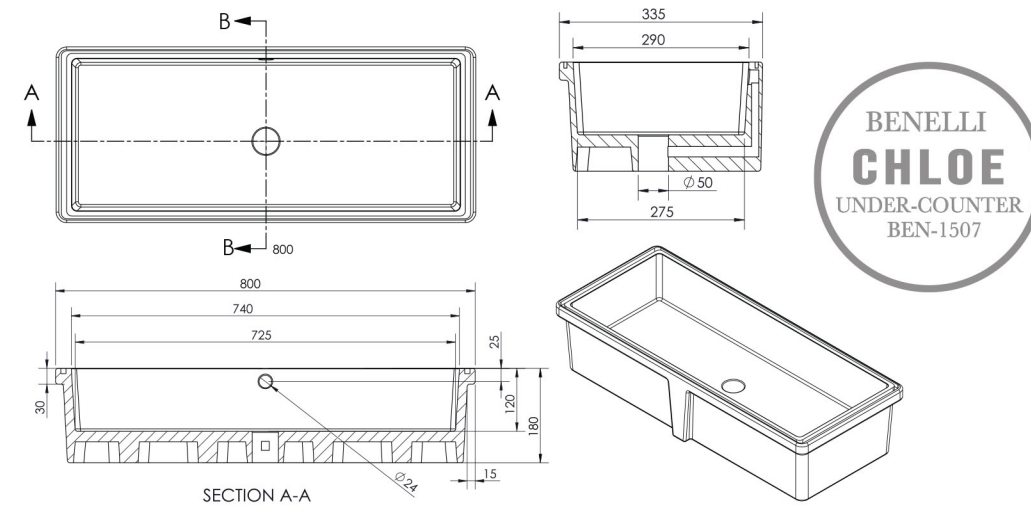

BEN-1507C

Cindy - Under-Counter Ceramic Washbasin

\$ 265.00

Prices exclude GST (10% if applicable).

Features

- Gloss White - Vitreous China
- 800mm x 335mm x 180mm
- Over Flow Supplied Standard
- Plug & Waste Not Included
- 5 Years Limited Manufacturers Warranty
1 Year Limited Commercial Warranty