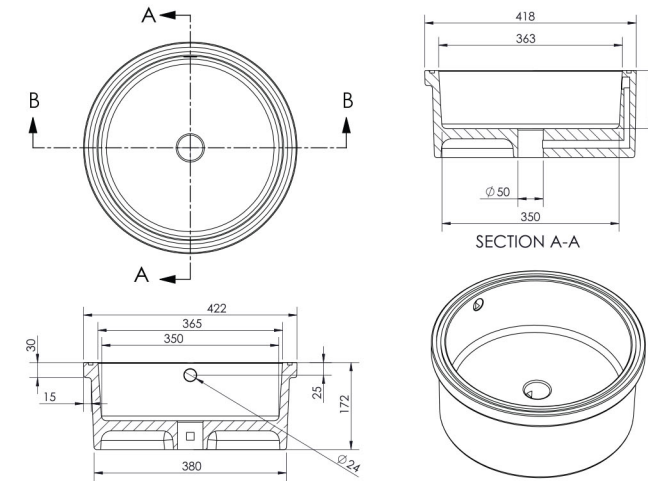

Features

- Gloss White - Vitreous China
- 422mm x 422mm x 172mm
- Over Flow Supplied Standard
- Plug & Waste Not Included
- 5 Years Limited Manufacturers Warranty
  1 Year Limited Commercial Warranty