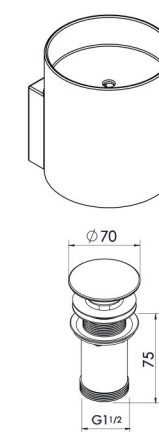

Mounting

- Wall Mounted Basin with Brackets included

BEN-SOP-400	Overall Dimensions 400mm (w) x 430mm (d) x 450mm (h)	\$ 975.00
BEN-PUR-005MW	Solid Surface Matching Pop-Up Waste	\$ 85.00

Prices exclude GST (10% if applicable).