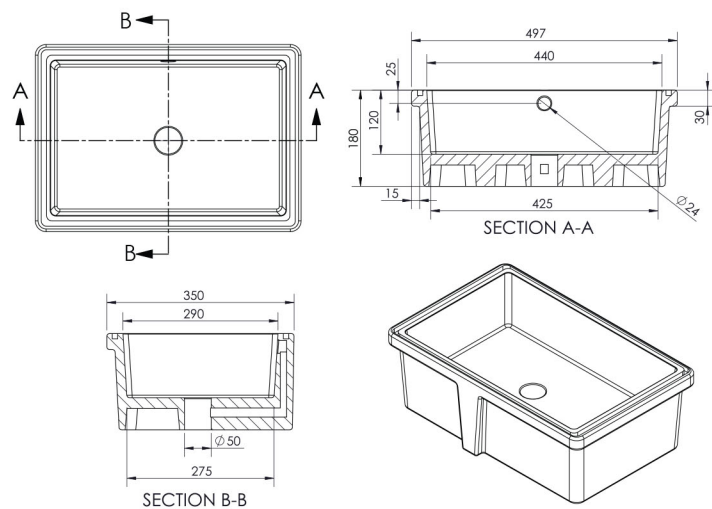

Features

- Gloss White - Vitreous China
- 497mm x 350mm x 118mm
- Over Flow Supplied Standard
- Plug & Waste Not Included
- 5 Years Limited Manufacturers Warranty
  1 Year Limited Commercial Warranty