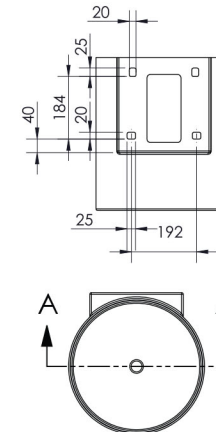

Mounting

- Wall Mounted Basin with Brackets included

BEN-SOP-400	Overall Dimensions 400mm (w) x 430mm (d) x 450mm (h)	\$ 975.00
BEN-PUR-005MW	Solid Surface Matching Pop-Up Waste	\$ 85.00

Prices exclude GST (10% if applicable).