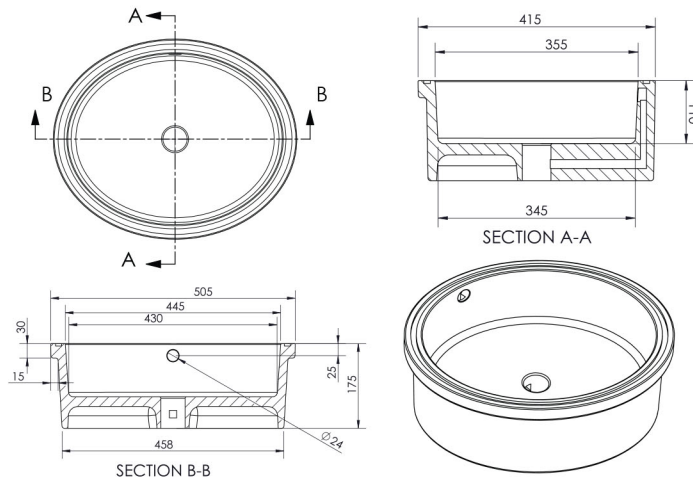

BEN-357A

Overall Dimensions 420mm (w) x 420mm (d) x 115mm (h)

\$ 425.00

Prices exclude GST (10% if applicable).

I N T U I T I V E D E S I G N C R E A T I O N S 2 0 2 1

UNDER-COUNTER

*Taps and Accessories are not included.

Features

- Gloss White - Vitreous China
- 505mm x 415mm x 175mm
- Over Flow Supplied Standard
- Plug & Waste Not Included
- 5 Years Limited Manufacturers Warranty
1 Year Limited Commercial Warranty

Features