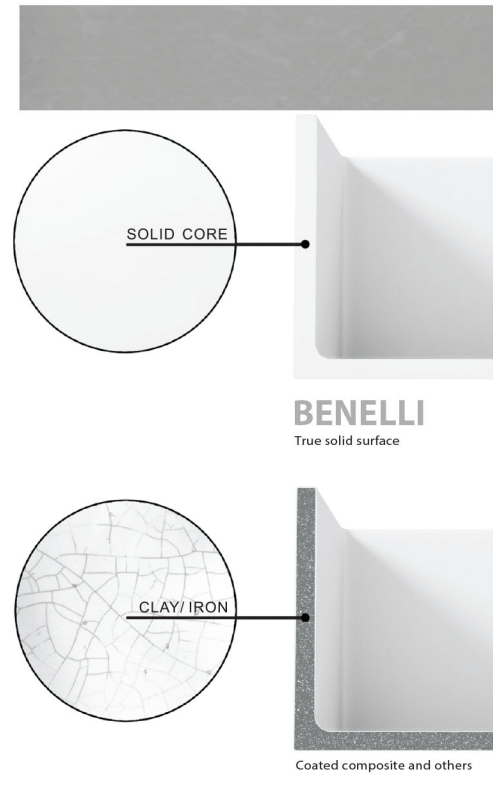

Sophy Pura

Benelli Global's Sophy Pura Bathroom Wash Basin is made from high quality Solid Surface material.

Solid Surface is a man made, non porous, low maintenance & hygienic material. It's designed to have the feel of silk, the quality and appeal of natural stone and the hygienic properties of stainless steel. It is easy to care for, incredibly stylish and offers endless design flexibility. It's no wonder this incredible substance is fast becoming the leader in commercial & residential design.

Mineral casting is a material mixture of natural stone powder resin. Its special properties, such as the high temperature stability, large design possibilities make mineral casting a high-quality and flexible material.

Benelli Pura products are made of natural stone powder and polyester resin. The great advantage over conventional material is the particularly large design possibility. By refining the surface with a gelcode layer, these sinks are equipped with a matt white exterior. The refined mineral casting is resistant and easy to care for.

*Non-porous, solid construction core resists fire, chemicals, germs and stains.

Non-yellowing.
dominating other modified solid surface and gel-coat.