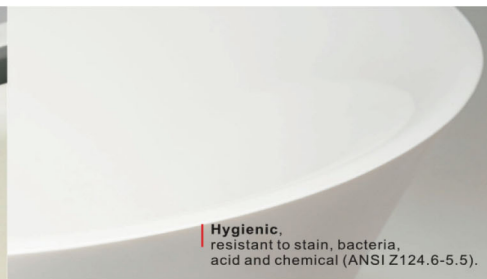

Hygienic.
resistant to stain, bacteria, acid and chemical (ANSI Z124.6-5.5).