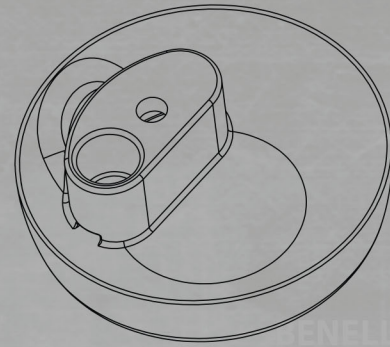

Ceramic Art

Vitreous china is an enamel coating that is applied to ceramics, particularly porcelain, after they've been fired, though the name can also refer to the finished piece as a whole. The coating makes the porcelain tougher, denser, and shinier, and it is a common choice for things like toilets and sink basins.

Vitreous china goes a step further and is made by coating porcelain or ceramic with an enamel made from powdered glass, giving it a glossy look. This special coating makes it only marginally more durable than ceramic and porcelain.

© Benelli Global 2021. All Rights Reserved.

COUNTER TOP
BEN-357A