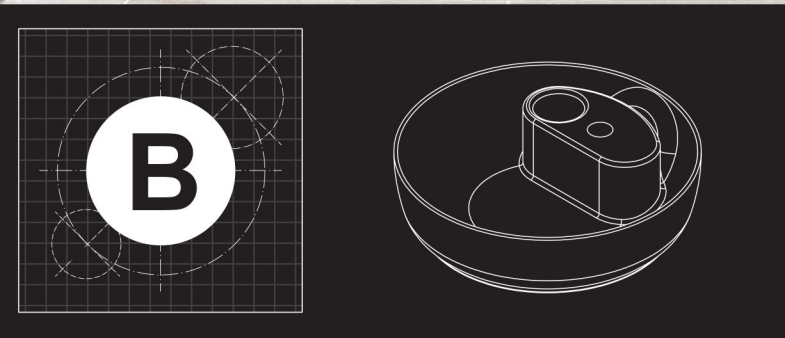

BENELLI BATHROOM BASINS

MODERN INGENUITY
Intuitive Design Selection July 2021

Sophy Pura

Benelli Global's Sophy Pura Bathroom Wash Basin is made from high quality Solid Surface material.

Solid Surface is a man made, non porous, low maintenance & hygienic material. It's designed to have the feel of silk, the quality and appeal of natural stone and the hygienic properties of stainless steel. It is easy to care for, incredibly stylish and offers endless design flexibility. It's no wonder this incredible substance is fast becoming the leader in commercial & residential design.