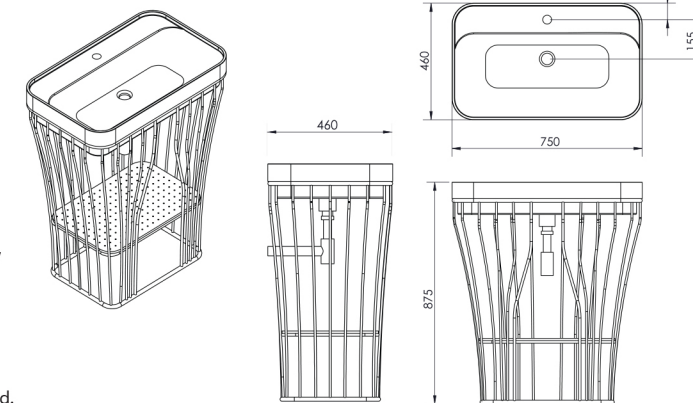

BEN-1507

Chloe - Under-Counter Ceramic Washbasin

\$ 650.00

Prices exclude GST (10% if applicable).

INTUITIVE DESIGN CREATIONS 2021

Features

- Hard Wearing Vitreous China
- Over Flow Supplied Standard
- Single Tap Hole Standard
- 5 Years Limited Manufacturers Warranty
1 Year Limited Commercial Warranty
- Faucet and Drainage Not Included
- Plug and Waste Not Included
- Complete with Mounting Kit

*Taps and Accessories are not included.

*Additional Tap Holes upon request.

Basin Features

- Hard Wearing Vitreous China
- 750mm x 460mm x 130mm
- Over Flow Optional Extra
- Single Tap Hole Standard
- 5 Years Limited Manufacturers Warranty
1 Year Limited Commercial Warranty
- Faucet and Drainage Not Included
- Plug and Waste Not Included

*Taps and Accessories are not included.

Stand Features

- Black Steel Frame with Lower Shelf
- 725mm x 810mm x 440mm
- 5 Years Limited Manufacturers Warranty
1 Year Limited Commercial Warranty

BEN-5040L **Left Hand Bowl - Wall Hung Basin** **600 x 418 x 125** **\$ 445.50**