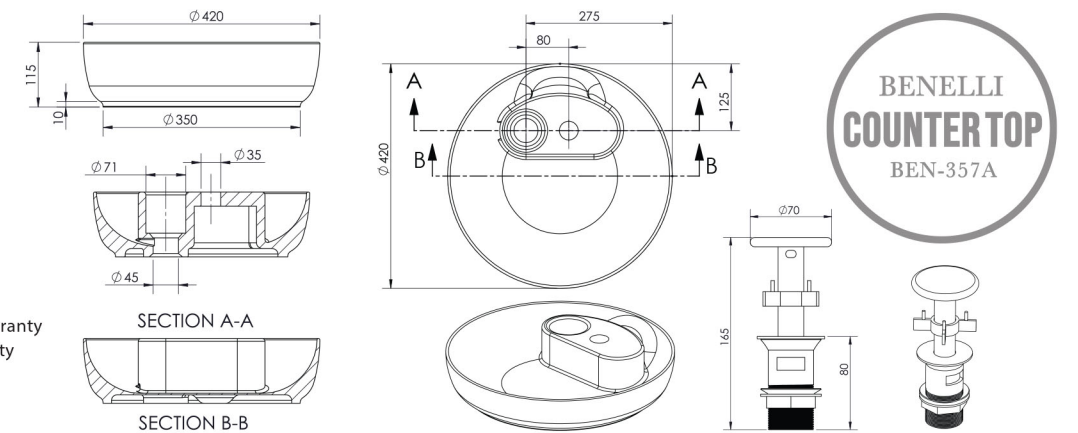

BEN-357A

Overall Dimensions 420mm (w) x 420mm (d) x 115mm (h)

\$ 425.00

Prices exclude GST (10% if applicable).

I N T U I T I V E D E S I G N C R E A T I O N S 2 0 2 1

UNDER-COUNTER

*Taps and Accessories are not included.