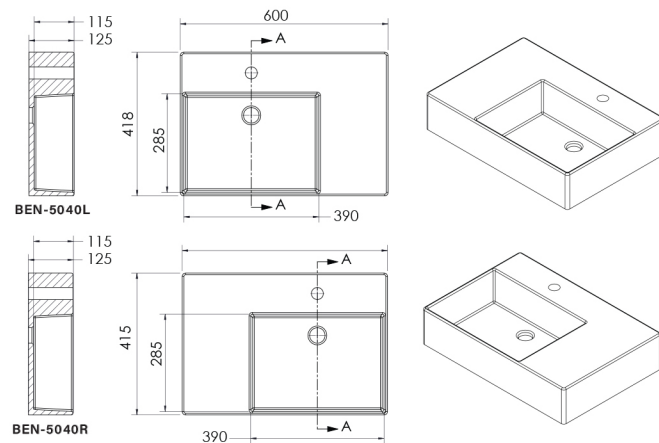

*Taps and Accessories are not included.

*Additional Tap Holes upon request.

Basin Features

- Hard Wearing Vitreous China
- 750mm x 460mm x 130mm
- Over Flow Optional Extra
- Single Tap Hole Standard
- 5 Years Limited Manufacturers Warranty
1 Year Limited Commercial Warranty
- Faucet and Drainage Not Included
- Plug and Waste Not Included

*Taps and Accessories are not included.

Stand Features

- Black Steel Frame with Lower Shelf
- 725mm x 810mm x 440mm
- 5 Years Limited Manufacturers Warranty
1 Year Limited Commercial Warranty

BEN-5040L **Left Hand Bowl - Wall Hung Basin** **600 x 418 x 125** **\$ 445.50**