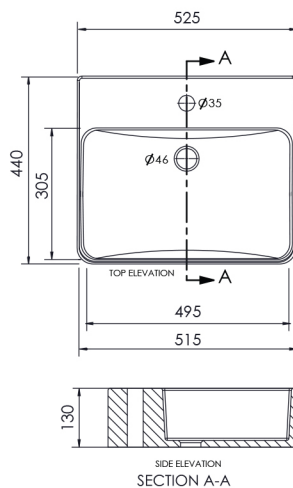

*Benelli Care Reno & Zelda models stocked in Australia come with overflow
Additional tap holes are an optional extra upon request

BEN-NCBLB850LHB	525 x 440 x 130mm Basin*	Gloss White	$ 295.00
BEN-ZELDA-SHROUD	160 x 270 x 210mm Basin Shroud	Gloss White	$ 130.00

* Reno & Zelda Basins are featured with Benelli Freedom Care Mixers BEN-38115-AL (Sold Separately).
Prices exclude GST (10% if applicable).

WARRANTY STATEMENT

Benelli Care Ceramic Basins are guaranteed for 5 years from date of purchase subject to the following conditions:

1. Installation has been carried out by a licensed plumber in accordance with the plumbing code of Australia.
2. All maintenance and adjustments to the product after the installation have been carried out by a licensed plumber.
3. Only mild household detergents and soft (non-abrasive) cloth has been used to clean the product.
4. All goods of substandard quality manufacture (excluding imperfections permitted within AS1976 - vitreous china used in sanitary applications) will be credited or replaced by the distributor when advised within the warranty period, subject to prior inspection and agreement.
5. Proof of purchase is required for warranty claims.

All installations should be carried out by a qualified tradesman in compliance with the national Plumbing & Drainage Code and any State or Local Authority Regulations, in accordance with AS/NZS 3500 series of standards and AS/NZA 6400.