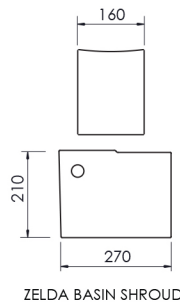

*Benelli Care Reno & Zelda models stocked in Australia come with overflow
Additional tap holes are an optional extra upon request

BEN-NCBLB850LHB	525 x 440 x 130mm Basin*	Gloss White	$ 295.00
BEN-ZELDA-SHROUD	160 x 270 x 210mm Basin Shroud	Gloss White	$ 130.00

* Reno & Zelda Basins are featured with Benelli Freedom Care Mixers BEN-38115-AL (Sold Separately).
Prices exclude GST (10% if applicable).

WARRANTY STATEMENT

Benelli Care Ceramic Basins are guaranteed for 5 years from date of purchase subject to the following conditions:

1. Installation has been carried out by a licensed plumber in accordance with the plumbing code of Australia.
2. All maintenance and adjustments to the product after the installation have been carried out by a licensed plumber.
3. Only mild household detergents and soft (non-abrasive) cloth has been used to clean the product.
4. All goods of substandard quality manufacture (excluding imperfections permitted within AS1976 - vitreous china used in sanitary applications) will be credited or replaced by the distributor when advised within the warranty period, subject to prior inspection and agreement.
5. Proof of purchase is required for warranty claims.

All installations should be carried out by a qualified tradesman in compliance with the national Plumbing & Drainage Code and any State or Local Authority Regulations, in accordance with AS/NZS 3500 series of standards and AS/NZA 6400.