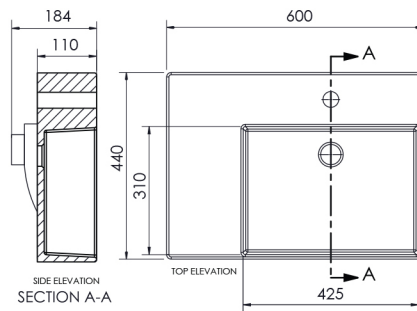

Gloss White

\$ 825.00

WE CARE

Integrated handle grips
5 Years Limited Manufacturers Warranty
1 Year Limited Commercial Warranty

BEN-NCBLB850LHB

860 x 545 x 150mm Left Hand Bowl*

Gloss White

\$ 825.00

BEN-RENO-RH	600 x 440 x 110mm Right Hand Bowl*	Gloss White	\$ 450.00
BEN-RENO-LH	600 x 440 x 110mm Left Hand Bowl*	Gloss White	\$ 450.00
BEN-RENO-SHROUD	160 x 270 x 210mm Basin Shroud	Gloss White	\$ 125.00