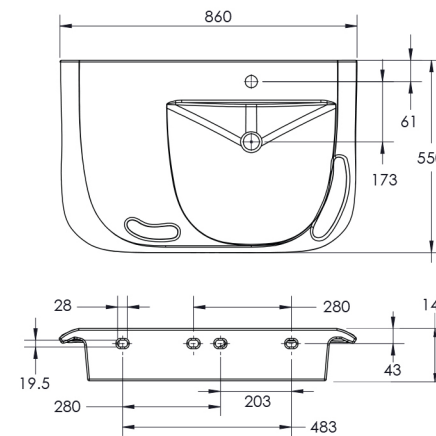

BEN-NCBLB005

610 x 550 x 149mm Washbasin*

Gloss White

\$ 595.00

WE CARE

Integrated handle grips
5 Years Limited Manufacturers Warranty
1 Year Limited Commercial Warranty

BEN-NCBLB850RHB

860 x 545 x 150mm Right Hand Bowl*

Gloss White

\$ 825.00

WE CARE

Integrated handle grips
5 Years Limited Manufacturers Warranty
1 Year Limited Commercial Warranty

BEN-NCBLB850LHB

860 x 545 x 150mm Left Hand Bowl*

Gloss White

\$ 825.00

BEN-RENO-RH	600 x 440 x 110mm Right Hand Bowl*	Gloss White	\$ 450.00
BEN-RENO-LH	600 x 440 x 110mm Left Hand Bowl*	Gloss White	\$ 450.00
BEN-RENO-SHROUD	160 x 270 x 210mm Basin Shroud	Gloss White	\$ 125.00