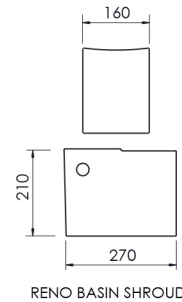

BEN-NCBLB005

610 x 550 x 149mm Washbasin*

Gloss White

\$ 595.00

WE CARE

Integrated handle grips
5 Years Limited Manufacturers Warranty
1 Year Limited Commercial Warranty

BEN-NCBLB850RHB

860 x 545 x 150mm Right Hand Bowl*

Gloss White

\$ 825.00

WE CARE

Integrated handle grips
5 Years Limited Manufacturers Warranty
1 Year Limited Commercial Warranty

BEN-NCBLB850LHB

860 x 545 x 150mm Left Hand Bowl*

Gloss White

\$ 825.00

BEN-RENO-RH	600 x 440 x 110mm Right Hand Bowl*	Gloss White	\$ 450.00
BEN-RENO-LH	600 x 440 x 110mm Left Hand Bowl*	Gloss White	\$ 450.00
BEN-RENO-SHROUD	160 x 270 x 210mm Basin Shroud	Gloss White	\$ 125.00