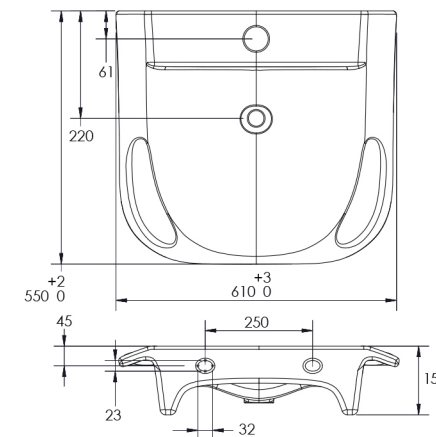

BEN-NCBLB005

610 x 550 x 149mm Washbasin*

Gloss White

\$ 595.00

WE CARE

Integrated handle grips
5 Years Limited Manufacturers Warranty
1 Year Limited Commercial Warranty

BEN-NCBLB850RHB

860 x 545 x 150mm Right Hand Bowl*

BEN-RENO-RH	600 x 440 x 110mm Right Hand Bowl*	Gloss White	\$ 450.00
BEN-RENO-LH	600 x 440 x 110mm Left Hand Bowl*	Gloss White	\$ 450.00
BEN-RENO-SHROUD	160 x 270 x 210mm Basin Shroud	Gloss White	\$ 125.00