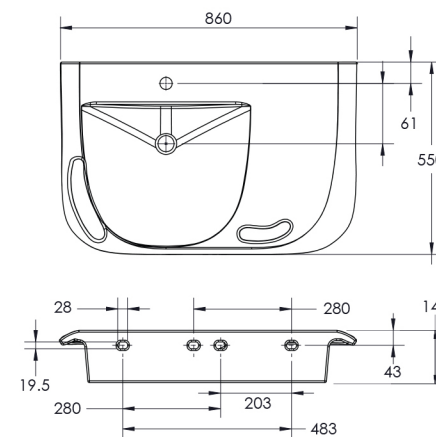

BEN-NCBLB005

610 x 550 x 149mm Washbasin*

Gloss White

\$ 595.00

WE CARE

Integrated handle grips
5 Years Limited Manufacturers Warranty
1 Year Limited Commercial Warranty

BEN-NCBLB850RHB

860 x 545 x 150mm Right Hand Bowl*

Gloss White

\$ 825.00

WE CARE

Integrated handle grips
5 Years Limited Manufacturers Warranty
1 Year Limited Commercial Warranty

BEN-NCBLB850LHB

860 x 545 x 150mm Left Hand Bowl*

Gloss White

\$ 825.00

BEN-RENO-RH	600 x 440 x 110mm Right Hand Bowl*	Gloss White	\$ 450.00
BEN-RENO-LH	600 x 440 x 110mm Left Hand Bowl*	Gloss White	\$ 450.00
BEN-RENO-SHROUD	160 x 270 x 210mm Basin Shroud	Gloss White	\$ 125.00