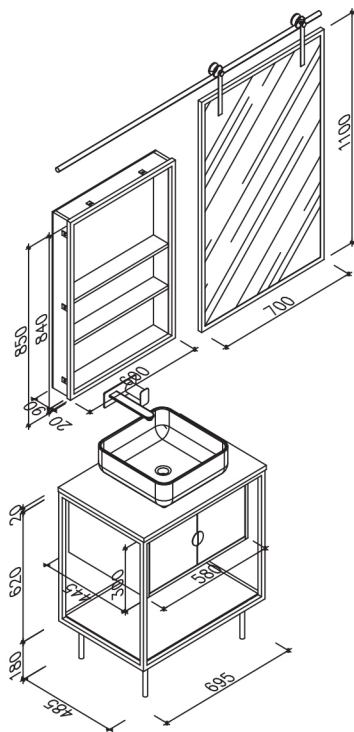

Features

- Modern Fresh Design
- Black Steel Frame + Lower Shelf
- White Quartz Stone Bench Top
- 410x410mm Vitreous China Basin Selection - Matt White or Matt Black
- Matching Colour Inner Wall Cabinet
- Black Steel Sliding Mirror + Track
- 2 Door Vanity Cabinet (Tapeware Not Included)