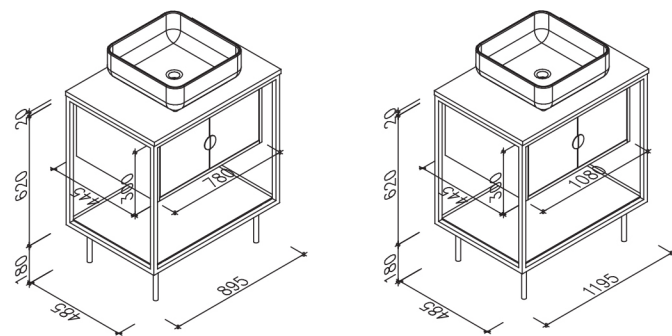

Finish

- Black Steel Frame
- Timber Veneer Finish
- Natural Oak V-022 or Walnut V-008
- Plywood Vanity Cupboard

PROJECT T20   ELLI 700 $2,461.00   ELLI 900 $3,122.00   ELLI 1200 $3,791.00

5 Years Limited Manufacturers Warranty. 1 Year Limited Commercial Warranty. Prices exclude GST (10% if applicable)