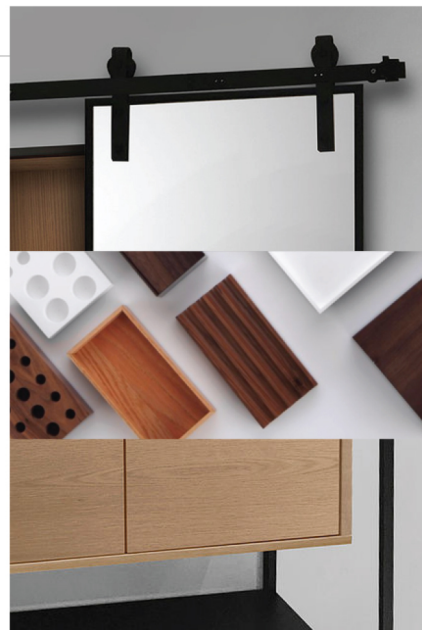

Project Elli T20

Complete Vanity Set 1300-SM

(IN STOCK **WALNUT V-008 ONLY - *NATURAL OAK V-022 INDENT ORDER)

Finish

- Black Steel Frame
- Timber Veneer Finish
  *Natural Oak V-022 or **Walnut V-008
- Plywood Vanity Cupboard

Features

- Modern Fresh Design
- Black Steel Frame + Lower Shelf
- White Quartz Stone Bench Top
- 410x410mm Vitreous China Basin Selection - Matt White or Matt Black
- Matching Colour Inner Wall Cabinet
- Black Steel Sliding Mirror + Track
- 4 Door Vanity Cabinet (Tapware Not Included)

PROJECT T20 - COMPLETE SET

ELLI 1300-SM

$4,162.00

www.benelliglobal.com.au

MIRROR + INWALL CABINET - ONLY

ELLI 1300-SM+C

$1,500.00

Prices exclude GST (10% if applicable)

Warranty Statement

Benelli Global Vanities are guaranteed for 5 years domestic use and 1 year commercial use from date of purchase subject to the following conditions:

1. Installation has been carried out by a licensed plumber in accordance with the plumbing code of Australia.
2. All maintenance and adjustments to the product after the installation have been carried out by a licensed plumber.
3. Only mild household detergents and soft (non-abrasive) cloth has been used to clean the product.
4. All goods of standard quality manufacture (excluding imperfections permitted within AS1976 - material used in sanitary applications) will be credited or replaced by the manufacturer when advised within the warranty period, subject to prior inspection and agreement.
5. Proof of purchase is required for warranty claims.