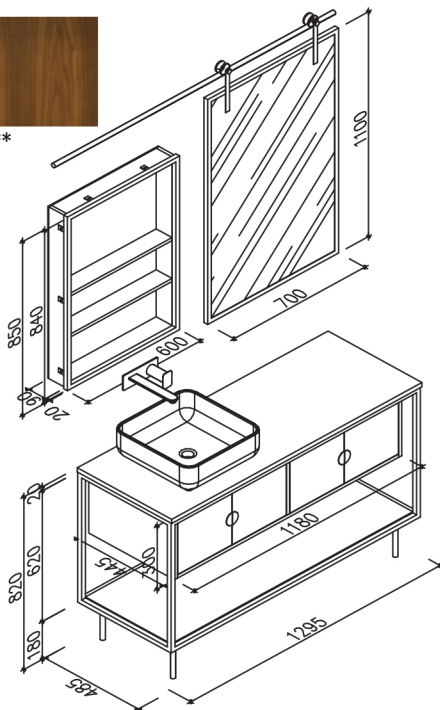

- Black Steel Frame
- Timber Veneer Finish
*Natural Oak V-022 or **Walnut V-008
- Plywood Vanity Cupboard

Features

- Modern Fresh Design
- Black Steel Frame + Lower Shelf
- White Quartz Stone Bench Top
- 410x410mm Vitreous China Basin Selection - Matt White or Matt Black
- Matching Colour Inner Wall Cabinet
- Black Steel Sliding Mirror + Track
- 4 Door Vanity Cabinet (Tapware Not Included)