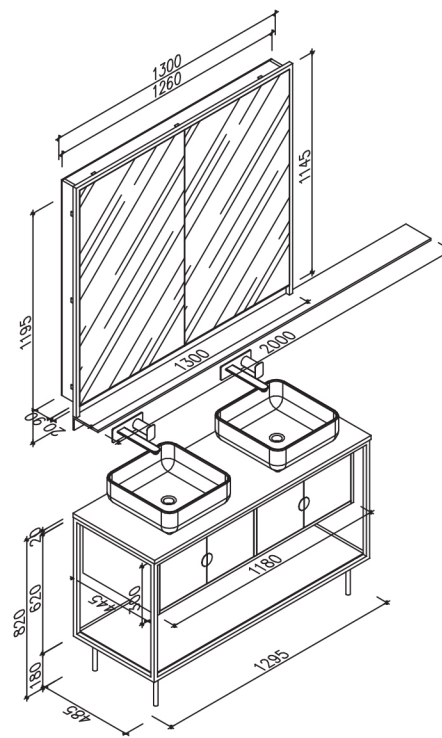

Features

- Modern Fresh Design
- Black Steel Frame + Lower Shelf
- White Quartz Stone Bench Top
- 410x410mm Vitreous China Basins Selection - Matt White or Matt Black
- Matching Colour Inner Wall Cabinet
- Double Mirror Opening Doors
- 4 Door Vanity Cabinet (Tapeware Not Included)
- 1300mm Display Shelf below Mirror