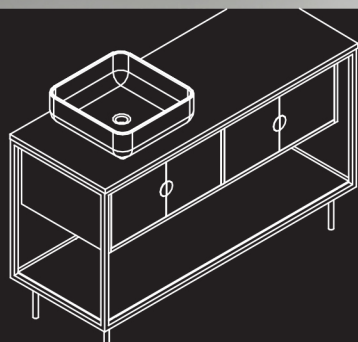

BENELLI CUSTOM • ELLI VANITIES