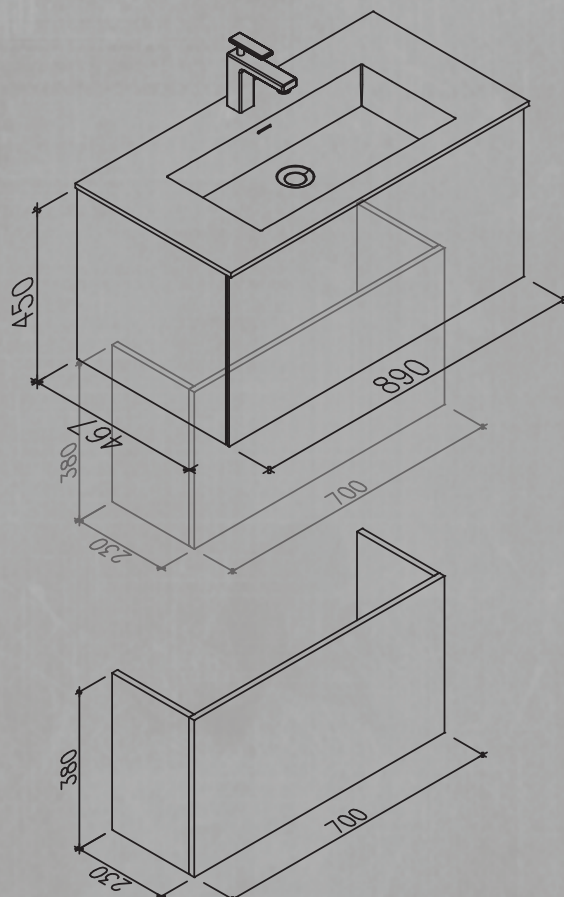

KICKBOARD KB900-Oak

* Stock Line - Ruskin Oak - Kickboard Assembly Required

FEATURES

- Bevel-Grip Finger Pull Handles
- Premium Soft-Close Drawers
- Internal Cosmetic Drawer

FINISH

- Matt Finish Solid Surface Top
- Centre Bowl Configuration
- Textured Woodgrain Finish
- Stock Line V-014 Oak
- Vast Array of Veneer Finishes available by Indent Order
- Graphite Interior