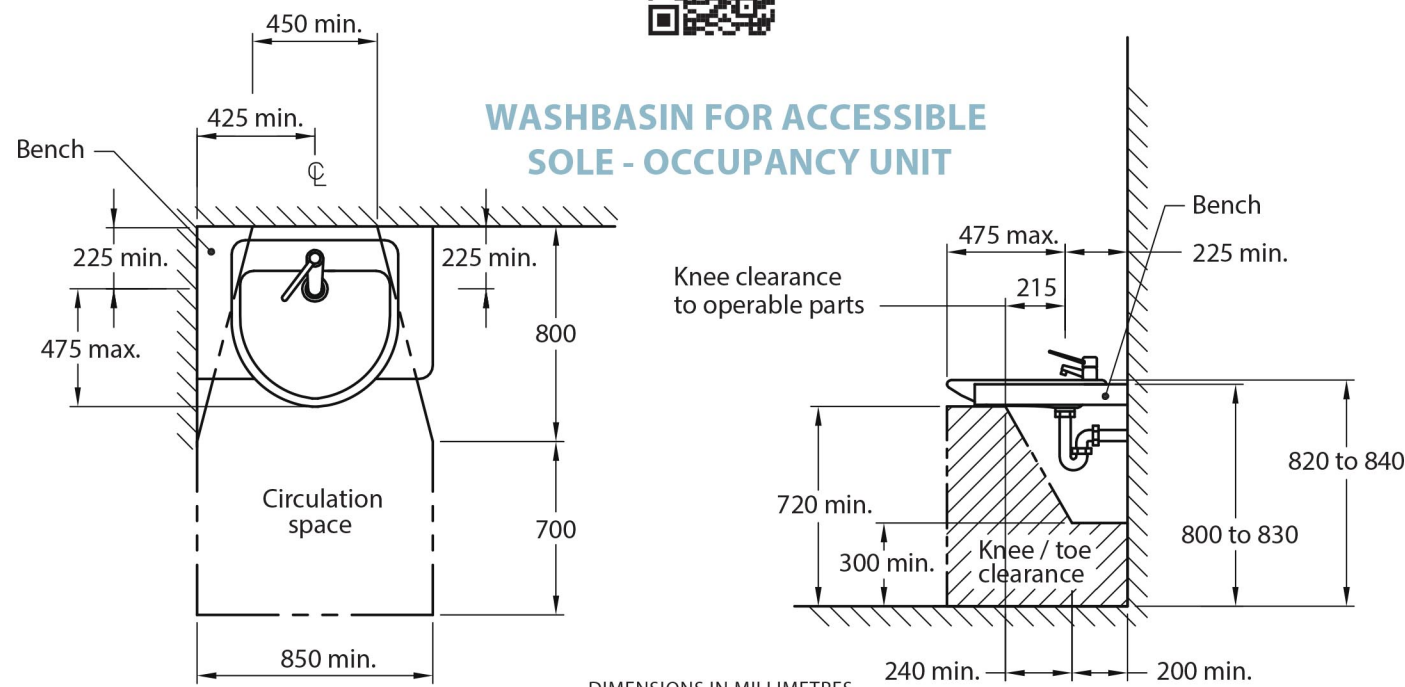

www.standards.org.au

All installations should be carried out by a qualified tradesman in compliance with the national Plumbing & Drainage Code and any State or Local Authority Regulations, in accordance with AS/NZS 3500 series of standards and AS/NZA 6400.

WARRANTY STATEMENT

Benelli Bassin Basins are guaranteed for 5 years from date of purchase subject to the following conditions:

1. Installation has been carried out by a licensed plumber in accordance with the plumbing code of Australia.
2. All maintenance and adjustments to the product after the installation have been carried out by a licensed plumber.
3. Only mild household detergents and soft (non-abrasive) cloth has been used to clean the product.
4. All goods of substandard quality manufacture (excluding imperfections permitted within AS1976 - solid surface resin used in sanitary applications) will be credited or replaced by the distributor when advised within the warranty period, subject to prior inspection and agreement.
5. Proof of purchase is required for warranty claims.

Tapware, Plug and Waste not included. *Additional holes - Optional extra.

AS1428.1 DESIGN FOR ACCESS AND MOBILITY

14 BENELLI | CARE V02.M23

New Freedom Care Universal Basin Mixers

ASSISTED LIVING

Solid Brass - Polished Chrome Finish
7 Years Limited Manufacturers Warranty
1 Year Limited Commercial Warranty