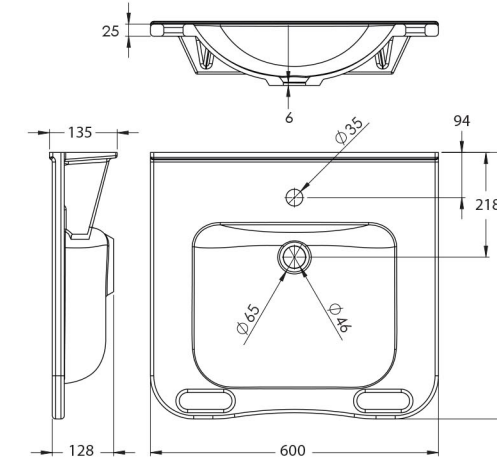

WBM-602-ECO 600mm Solid Surface Resin Washbasin* Gloss White $ 1199.00

ASSISTED LIVING

Integrated handles and towel bars
5 Years Limited Manufacturers Warranty
1 Year Limited Commercial Warranty