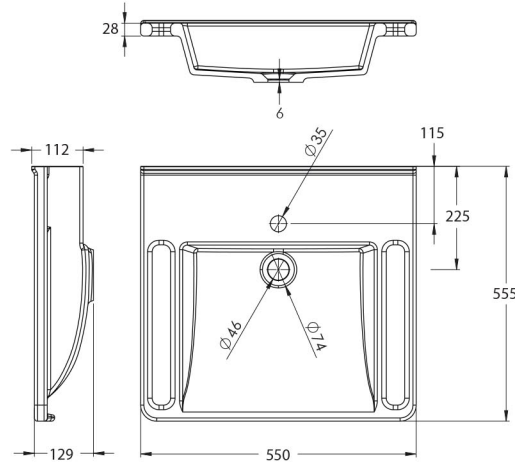

WBM-601-550 550mm Solid Surface Resin Washbasin* Gloss White $ 1199.00

ASSISTED LIVING

Integrated handles and towel bars
5 Years Limited Manufacturers Warranty
1 Year Limited Commercial Warranty