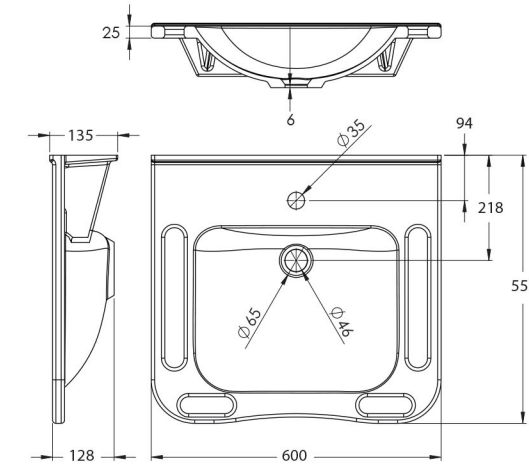

WBM-602 600mm Solid Surface Resin Washbasin* Gloss White $ 1199.00

ASSISTED LIVING

Integrated handles and towel bars
5 Years Limited Manufacturers Warranty
1 Year Limited Commercial Warranty