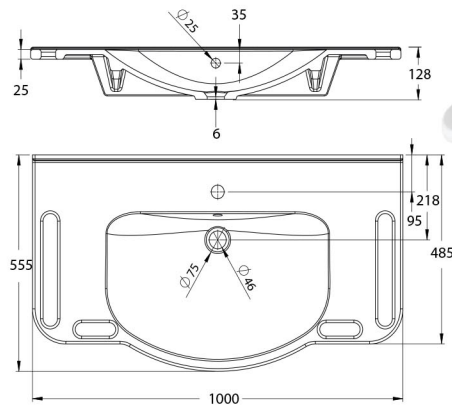

WBM-1002-1 845mm Solid Surface Resin Washbasin* Gloss White $ 1635.00

FOR MORE DETAILS ON EACH MODEL IN OUR RANGE
(PLUS TECHNICAL SPECIFICATION DOWNLOADS)