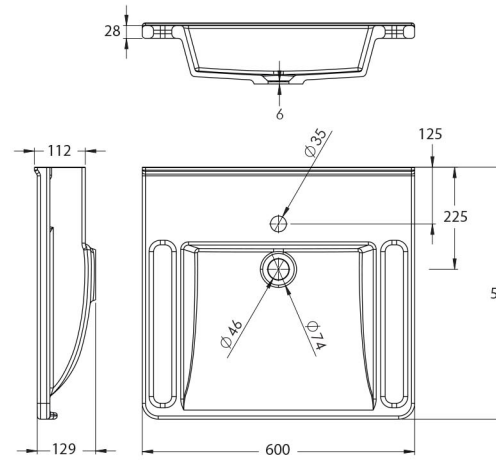

WBM-601 600mm Solid Surface Resin Washbasin* Gloss White $ 1199.00

ASSISTED LIVING

Integrated handles and towel bars
5 Years Limited Manufacturers Warranty
1 Year Limited Commercial Warranty