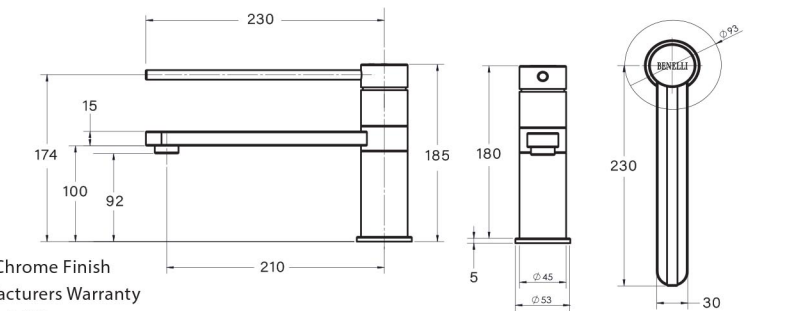

38119 230mm 90° Swivel Lever & Spout $ 355.00

ASSISTED LIVING

Solid Brass - Polished Chrome Finish
7 Years Limited Manufacturers Warranty
1 Year Limited Commercial Warranty