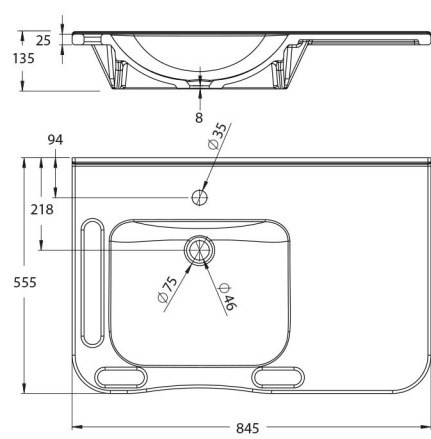

WBM-802-L-1 845mm Solid Surface Resin Washbasin* Gloss White $ 1550.00