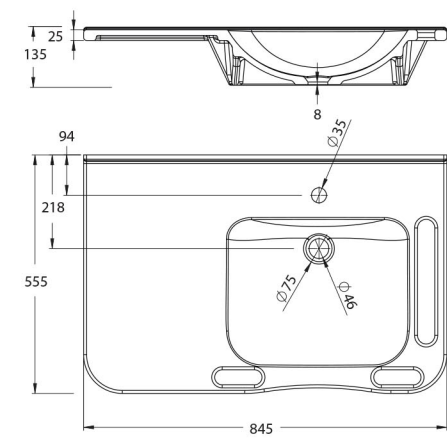

WBM-802-R-1 845mm Solid Surface Resin Washbasin* Gloss White $ 1550.00