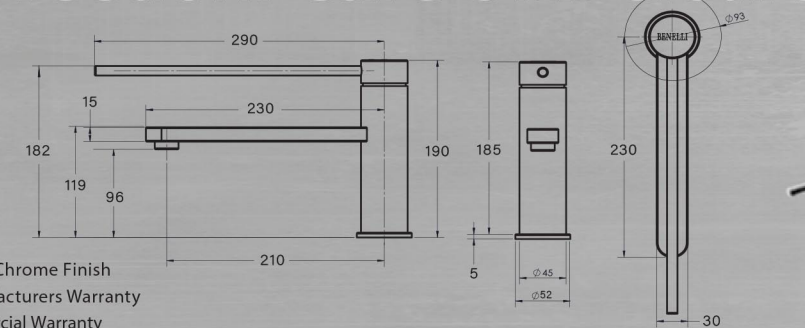

Tapware, Plug and Waste not included. *Additional holes - Optional extra.

AS1428.1 DESIGN FOR ACCESS AND MOBILITY

14 BENELLI | CARE V02.M23

New Freedom Care Universal Basin Mixers

ASSISTED LIVING

Solid Brass - Polished Chrome Finish
7 Years Limited Manufacturers Warranty
1 Year Limited Commercial Warranty