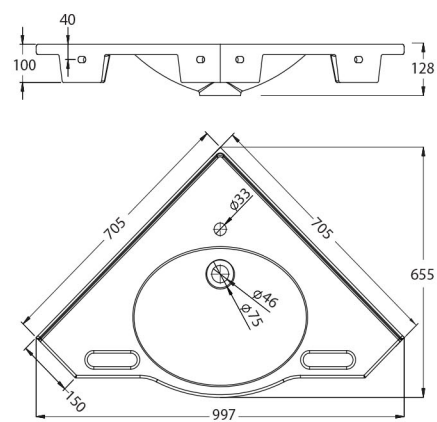

WBM-EW-C* 997mm Solid Surface Resin Washbasin* Gloss White $ 1550.00

*Suitable for installation in Age Care facilities not compliant to AS 1428.1 Design as per Fig.46 of Standards.

AS 1428.1 DESIGN FOR ACCESS AND MOBILITY