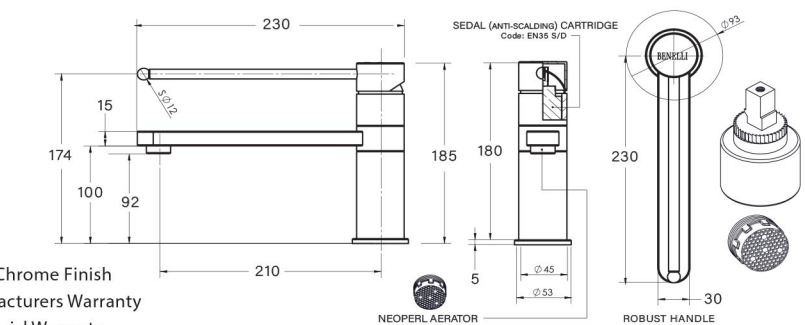

ASSISTED LIVING

Solid Brass - Polished Chrome Finish
7 Years Limited Manufacturers Warranty
1 Year Limited Commercial Warranty