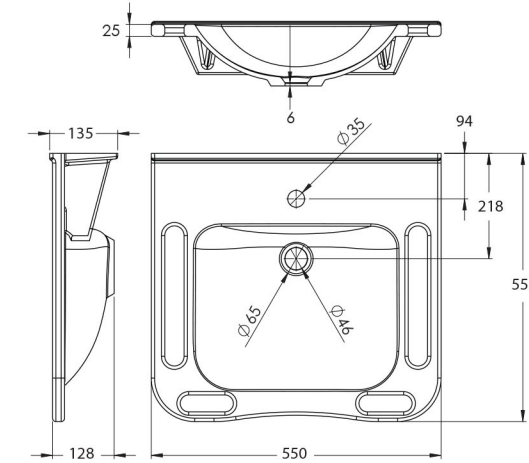

WBM-602-550 550mm Solid Surface Resin Washbasin* Gloss White \$ 1199.00

All measurements are in millimetres & subject to change without notice.

Tapware, Plug and Waste not included. *Additional holes - Optional extra.