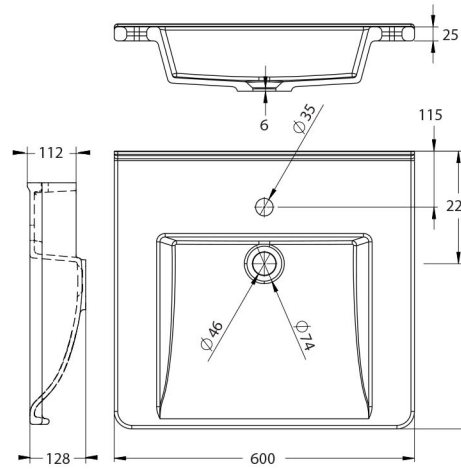

ASSISTED LIVING

5 Years Limited Manufacturers Warranty
1 Year Limited Commercial Warranty

WBM-601-ECO 600mm Solid Surface Resin Washbasin* Gloss White $ 1199.00

ASSISTED LIVING

Integrated handles and towel bars
5 Years Limited Manufacturers Warranty
1 Year Limited Commercial Warranty