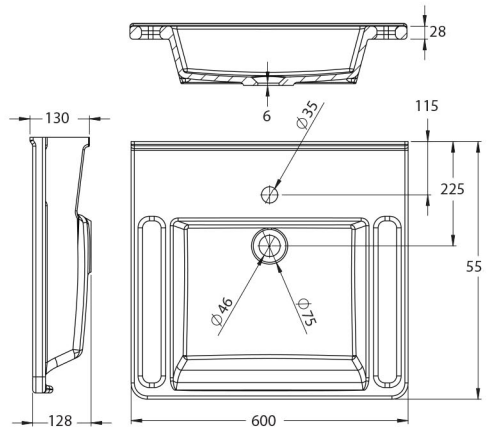

ASSISTED LIVING

Integrated handles and towel bars
5 Years Limited Manufacturers Warranty
1 Year Limited Commercial Warranty

WBM-603-1 600mm Solid Surface Resin Washbasin* Gloss White $ 1199.00