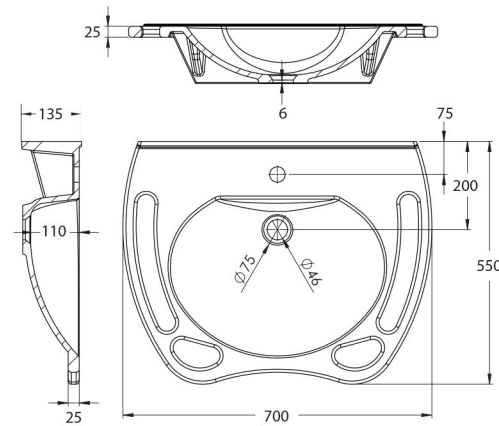

WBM-700 -1 700mm Solid Surface Resin Washbasin* Gloss White $ 1199.00