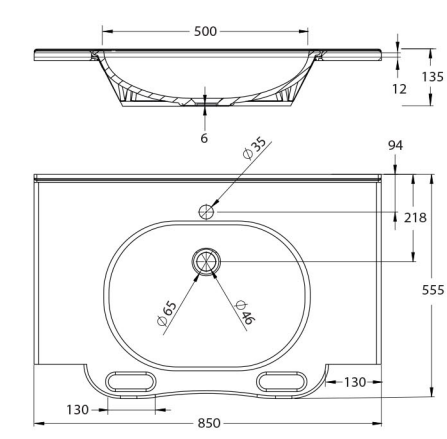

WBM-850-1 845mm Solid Surface Resin Washbasin* Gloss White $ 1635.00