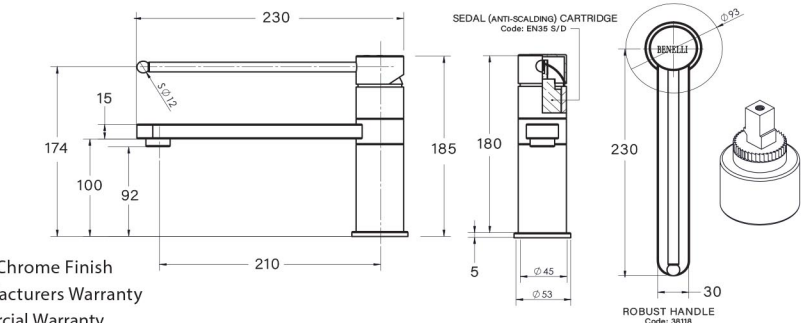

ASSISTED LIVING

Integrated handles
5 Years Limited Manufacturers Warranty
1 Year Limited Commercial Warranty

WBM-1002-1 845mm Solid Surface Resin Washbasin* Gloss White $ 1635.00

FOR MORE DETAILS ON EACH MODEL IN OUR RANGE
(PLUS TECHNICAL SPECIFICATION DOWNLOADS)

www.standards.org.au

All installations should be carried out by a qualified tradesman in compliance with the national Plumbing & Drainage Code and any State or Local Authority Regulations, in accordance with AS/NZS 3500 series of standards and AS/NZA 6400.

WARRANTY STATEMENT

Benelli Bassin Basins are guaranteed for 5 years from date of purchase subject to the following conditions:

1. Installation has been carried out by a licensed plumber in accordance with the plumbing code of Australia.
2. All maintenance and adjustments to the product after the installation have been carried out by a licensed plumber.
3. Only mild household detergents and soft (non-abrasive) cloth has been used to clean the product.
4. All goods of substandard quality manufacture (excluding imperfections permitted within AS1976 - solid surface resin used in sanitary applications) will be credited or replaced by the distributor when advised within the warranty period, subject to prior inspection and agreement.
5. Proof of purchase is required for warranty claims.

Tapware, Plug and Waste not included. *Additional holes - Optional extra.

AS1428.1 DESIGN FOR ACCESS AND MOBILITY

14 BENELLI | CARE V02.M23

New Freedom Care Universal Basin Mixers

ASSISTED LIVING

Solid Brass - Polished Chrome Finish
7 Years Limited Manufacturers Warranty
1 Year Limited Commercial Warranty

BEN-38119WC 290mm 90° Swivel Lever with 230mm Fixed Spout $ 355.00

ASSISTED LIVING