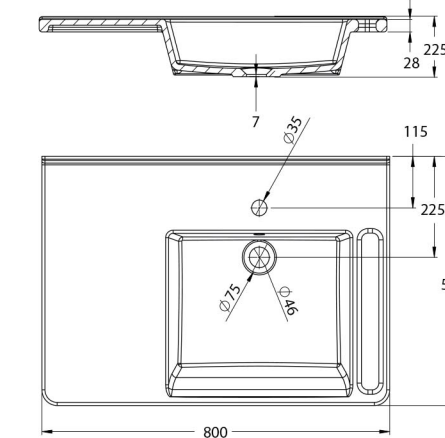

WBM-803-R-1 800mm Solid Surface Resin Washbasin* Gloss White $ 1550.00