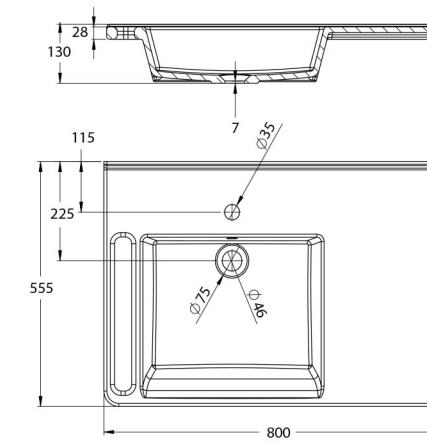

WBM-803-L-1 800mm Solid Surface Resin Washbasin* Gloss White $ 1550.00