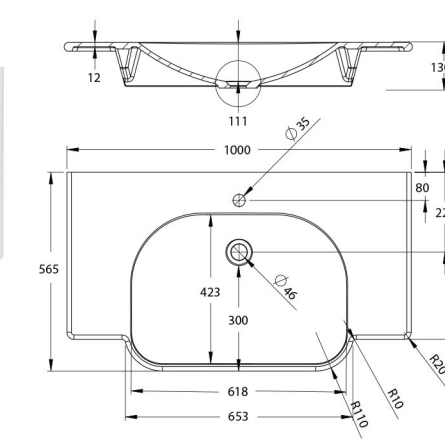

WBM-1000-1 1000mm Solid Surface Resin Washbasin* Gloss White \$ 1635.00

All measurements are in millimetres & subject to change without notice.

Tapware, Plug and Waste not included. *Additional holes - Optional extra.