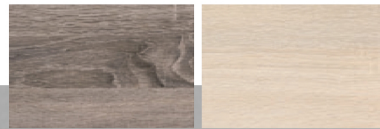

TECHNICALS

BEN-RB-895-YC1031 SCB/090/68 - SONOMA OAK **
 BEN-RB-895-YC1031 SCB/090/69 - GREY SONOMA OAK *

* Grey Sonoma Oak

** Sonoma Oak

Featured with Benelli Freedom Robust Progressive Mixer (BEN-38812)
 Sold separately. Plug and waste not included.

FINISH

Gloss Resin Composite Top

Textured Woodgrain Sonoma Oak **
 In Stock (BEN-RB-895-YC1031 SCB/090/68)

or

Textured Woodgrain Grey Sonoma Oak *
 Indent Order- Minimum 10 Required
 (BEN-RB-895-YC1031 SCB/090/69)