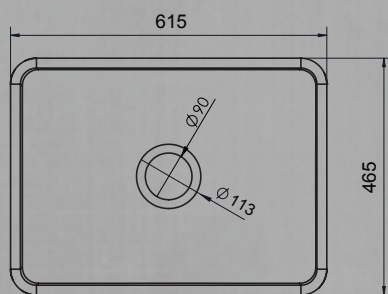

BENELLI SINKS

PESARO BUTLER

TECHNICALS

BEN-922

FEATURES

- Gloss White - Vitreous China
- 37 Litres Capacity
- Suitable for use with Food Disposer
- 90x50mm Basket Waste included

FINISH

Gloss White Exterior & Interior