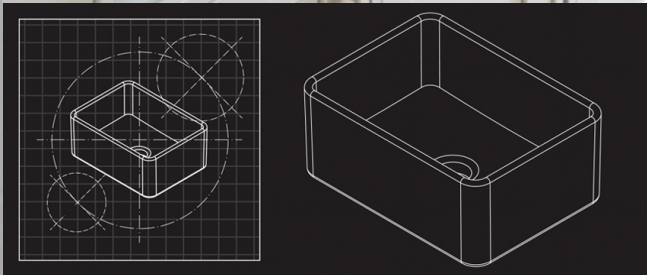

BENELLI SINKS

PESARO BUTLER

TECHNICALS

BEN-922

FEATURES

- Gloss White - Vitreous China
- 37 Litres Capacity
- Suitable for use with Food Disposer
- 90x50mm Basket Waste included

FINISH

Gloss White Exterior & Interior

MOUNTING

- Butler (Front showing only)
- Countertop (Glazed on all 4 sides)
- Under Counter (Framework required)

Note: We always recommend the cabinet maker and stone provider has the actual sink with them to measure before making cabinetry or cutting stone. Use of Epoxies on Benelli Pesaro Butler Sinks will void manufacturer's warranty. If installing stone over the sink, ensure stone and sink are supported independently of each other.