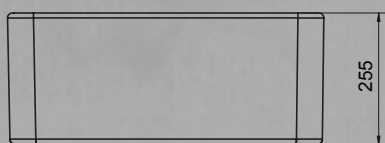

BENELLI SINKS

PESARO BUTLER

TECHNICALS

BEN-922

FEATURES

- Gloss White - Vitreous China
- 37 Litres Capacity
- Suitable for use with Food Disposer
- 90x50mm Basket Waste included

FINISH

Gloss White Exterior & Interior