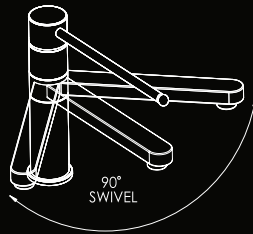

BENELLI FREEDOM CARE

BATHROOM

UNIVERSAL BASIN MIXER

Product Code: BEN-38114

www.benelliglobal.com.au

NEW Benelli 'Freedom Care' Basin & Kitchen Mixer models have been designed and manufactured with input + assistance from people involved with SDA and affiliated specialists, and with all models crafted to comply with their standards as well as AS1428.1, you can use with confidence these products.

FEATURES

- Polished Chrome Finish
- Increased space between Spout + Basin
- Extended 90° Swivel Spout + Lever
- 7 Years Limited Manufacturers Warranty
- 1 Year Limited Commercial Warranty
- Fully compatible with the Benelli Basin' Range of Care Basins
- Designed for ease of use
- 4 Star-Wels 7.5 Litres Per Minute
- Sedal Anti-Scalding Cartridge (EN35 S/D)
- Upgraded Robust Handle (38118)