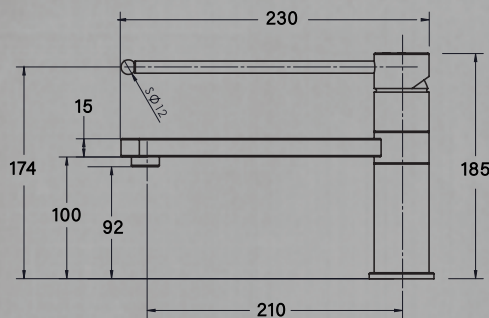

FEATURES

- Polished Chrome Finish
- Increased space between Spout + Basin
- Extended 90° Swivel Spout + Lever
- 7 Years Limited Manufacturers Warranty
- 1 Year Limited Commercial Warranty
- Fully compatible with the Benelli Basin' Range of Care Basins
- Designed for ease of use
- 4 Star-Wels 7.5 Litres Per Minute
- Sedal Anti-Scalding Cartridge (EN35 S/D)
- Upgraded Robust Handle (38118)