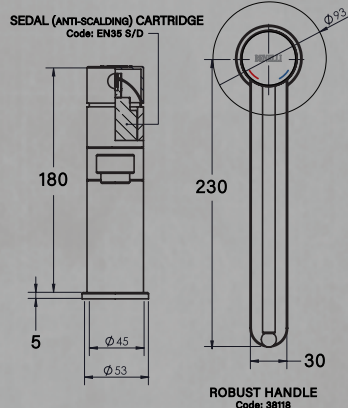

BENELLI FREEDOM CARE

BATHROOM

UNIVERSAL BASIN MIXER

Product Code: BEN-38114

www.benelliglobal.com.au

NEW Benelli 'Freedom Care' Basin & Kitchen Mixer models have been designed and manufactured with input + assistance from people involved with SDA and affiliated specialists, and with all models crafted to comply with their standards as well as AS1428.1, you can use with confidence these products.

FEATURES

- Polished Chrome Finish
- Increased space between Spout + Basin
- Extended 90° Swivel Spout + Lever
- 7 Years Limited Manufacturers Warranty
- 1 Year Limited Commercial Warranty
- Fully compatible with the Benelli Basin' Range of Care Basins
- Designed for ease of use
- 4 Star-Wels 7.5 Litres Per Minute
- Sedal Anti-Scalding Cartridge (EN35 S/D)
- Upgraded Robust Handle (38118)