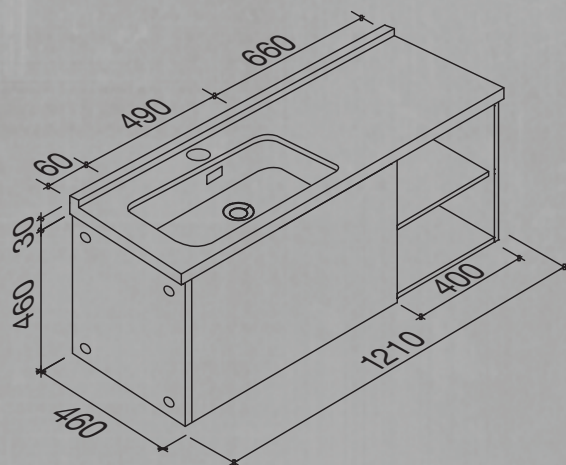

## TECHNICALS

BEN-RB-1012-1011-120LH/69 \* ● BEN-RB-1012-1011-120LH/68 \*\*

\* Grey Sonoma Oak

\*\* Sonoma Oak

Featured with Benelli Freedom Robust Progressive Mixer ( BEN-38812 )  
Sold separately. Plug and waste not included.

## FEATURES

- Left Hand Bowl configuration
- Special Disability Accommodation ( S.D.A )
- Tamper Proof Construction
- Fixed Side Shelf
- Fixed Cabinet Cover Panel
- Concealed Side Opening for ease of Plumbing Installation
- Available with Right Hand Bowl configuration