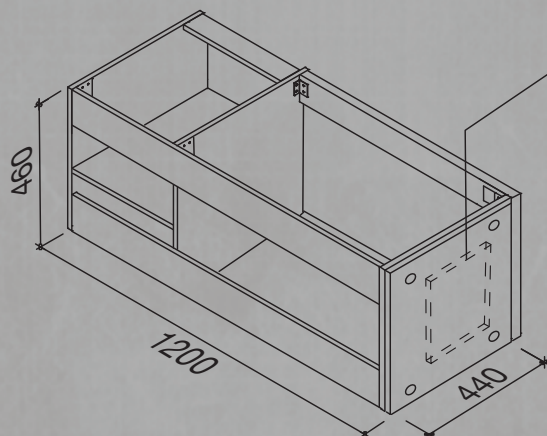

## TECHNICALS

BEN-RB-1012-1011-120LH/69 \* ● BEN-RB-1012-1011-120LH/68 \*\*

\* Grey Sonoma Oak

\*\* Sonoma Oak

Featured with Benelli Freedom Robust Progressive Mixer ( BEN-38812 )  
Sold separately. Plug and waste not included.

## FEATURES

- Left Hand Bowl configuration
- Special Disability Accommodation ( S.D.A )
- Tamper Proof Construction
- Fixed Side Shelf
- Fixed Cabinet Cover Panel
- Concealed Side Opening for ease of Plumbing Installation
- Available with Right Hand Bowl configuration