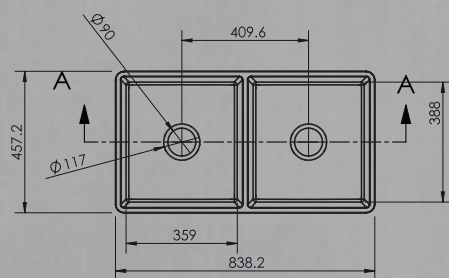

SECTION A-A