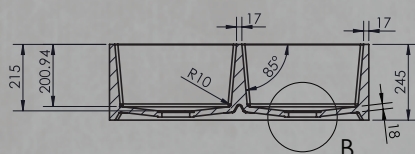

SECTION A-A