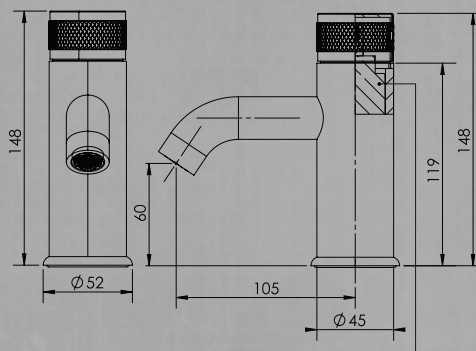

BENELLI FREEDOM CARE

S.D.A TAPWARE

ROBUST BASIN MIXER

Product Code: BEN-38812

PROGRESSIVE CARTRIDGE TECHNOLOGY

Progressive cartridge technology, allowing accurate temperature and flow control in one simple rotation of the low profile handle. This efficient energy saving technology ensures hot water wastage is reduced and the beautifully refined design allows for easier elegant operation.

Dimensions: All dimensions are in millimetres and are subject to normal manufacturing variations. Benelli pursues a policy of continuing improvement in design and performance of its products. The right is therefore reserved to vary specifications without notice.